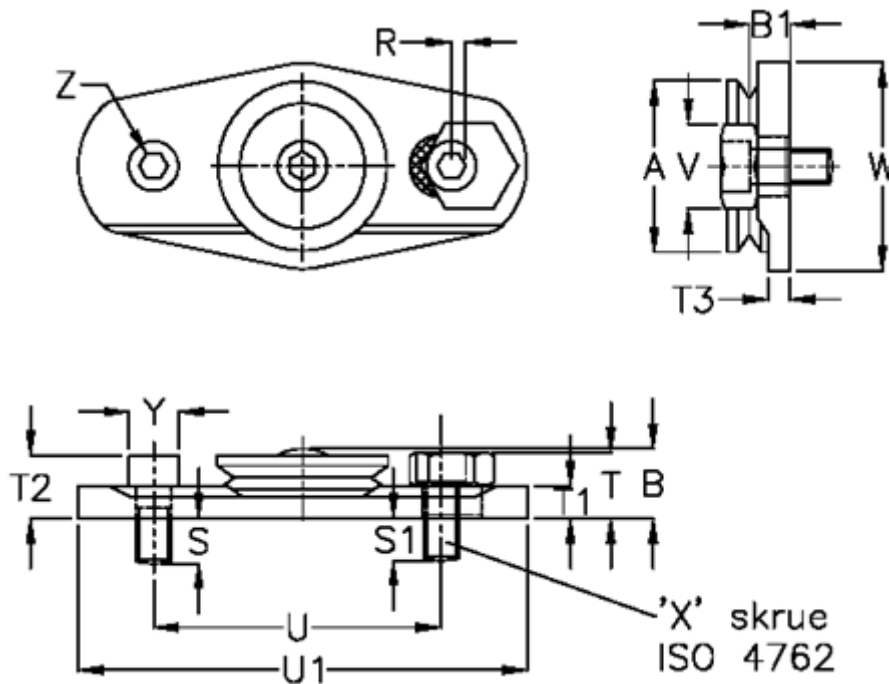

Article number: 0571514580

Description: Hepco GV3 bearing GBHJ 580 ENS
Slimline for Blind hole Fixing

Measures

a = 58.0	T2 = 18.5	Y = 13.0
B = 22.8	T3 = 8.6	Z = 20
B1 = 14.3	U = 89.5	
R = 3.0	U1 = 133.0	
S = 14.5	V = 25	
S1 = 16.4	W = 62.0	
T = 21.9	Weight kg/1000 = 0.280	
T1 = 10.5	X = M8	